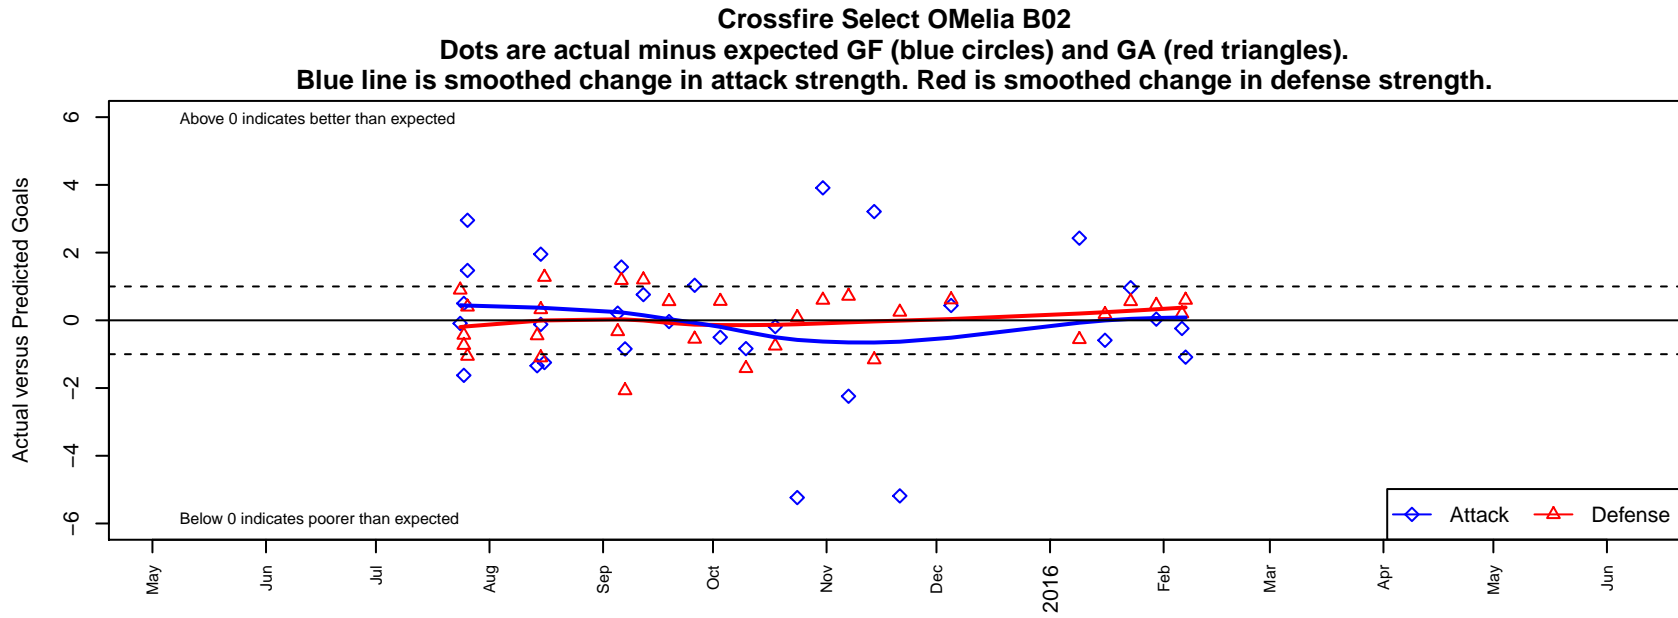

**attack and defense variance (black dot)
relative to other teams
and top 10 in region**

**attack and defense rating
relative to others at age
and all opponents in last 13 months**

Crossfire Select OMelia B02

Crossfire Select SC
Redmond, WA
B02 total strength=1143
attack=3.68 defense=2.93
fall league = NPSL Div 1 U13

alt names used:
Crossfire Select B02 O`Melia
Crossfire Select B02 OMelia
Crossfire Select B02 O'Melia
Crossfire Select B02 O'Melia
Crossfire Select B02-OMelia

Venues played:
2015 Crossfire Select BU13 Gold
2015 Mt Hood Challenge U13
2015 Labor Day Cup BU13 Gold
2015 NPSL Division 1 U13
2015 Founders Cup B02