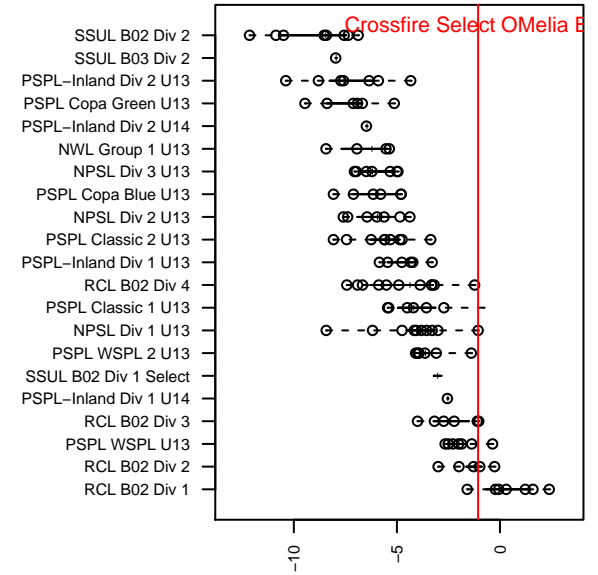

**attack and defense rating
relative to others at age
and all opponents in last 13 months**